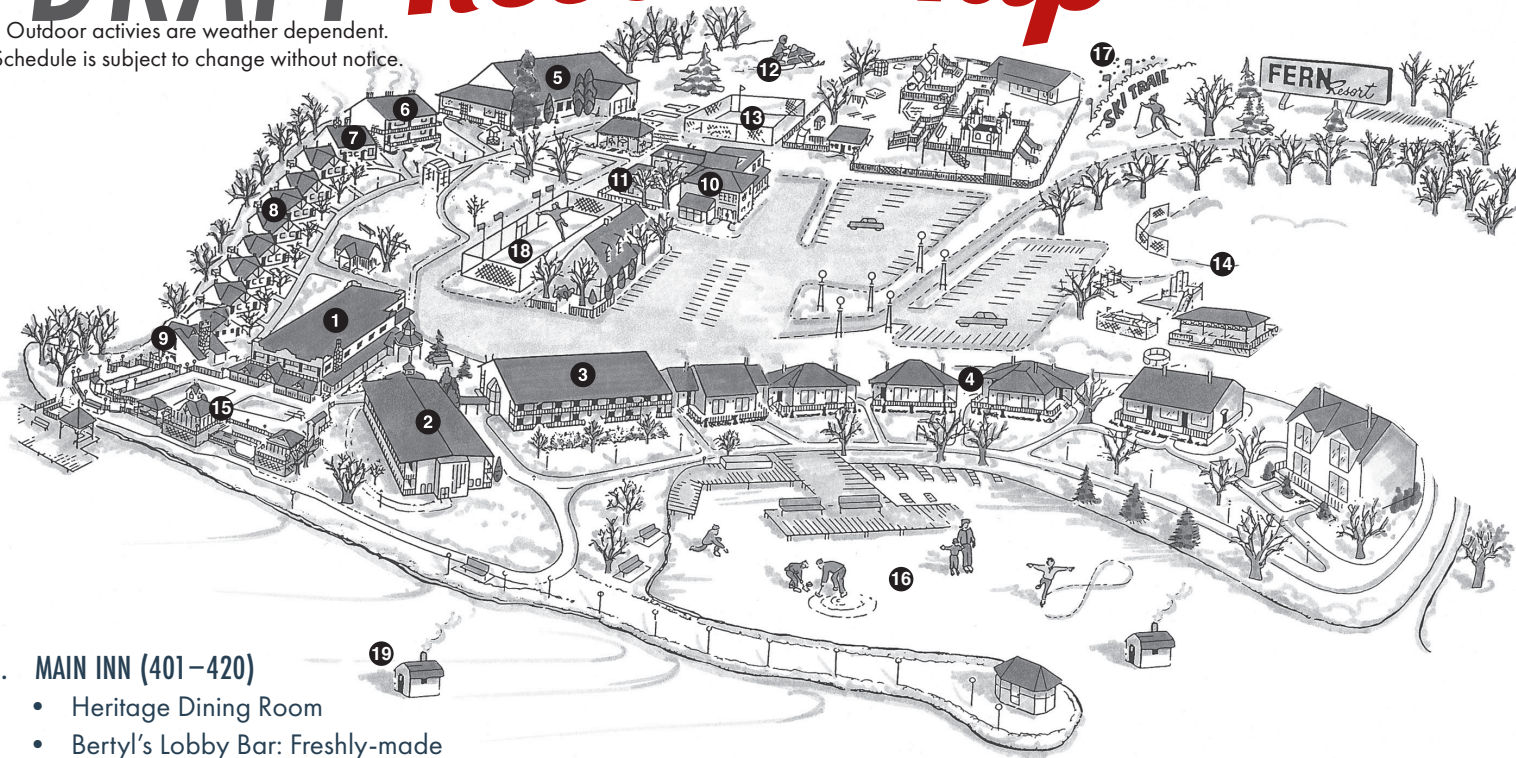

DRAFT Resort Map

Outdoor activities are weather dependent.
Schedule is subject to change without notice.

1. MAIN INN (401-420)

- Heritage Dining Room
- Bertyl's Lobby Bar: Freshly-made Cappuccino, Espresso, & Latte.
- Gift Shop: movie rentals, toys, sundries and clothing,
- Front Desk: office hours from 8am to 11 pm, Night Staff available from 11 pm to 8am.
- Coffee Station: open 24 hours.
- Pool Towels: available at the Front Desk.
- Ice Machine and Microwave: lobby area & upstairs.

2. HEARTHSTONE INN (600-629)

- Playvillage - Huronia Room
- Simcoe and Mara Activity Rooms.
- Ice Machine and Microwave located on Middle Floor at the far end.

3. FIRESIDE INN (101-219)

- Meeting Rooms 110 & 108.
- Ice Machine and Microwave located on First Floor at the Bayshore end.

4. BAYSHORE COTTAGES (331-342)

5. MARY LOU'S & BERGWEN'S

- Ski Shop - 9:30 am - 5:30 pm. (Closed 12 - 1 pm) Equipment signout and return.
- Bar and Snack Bar.
- Entertainment and Billiards, Ping Pong, Retro Video Arcade.